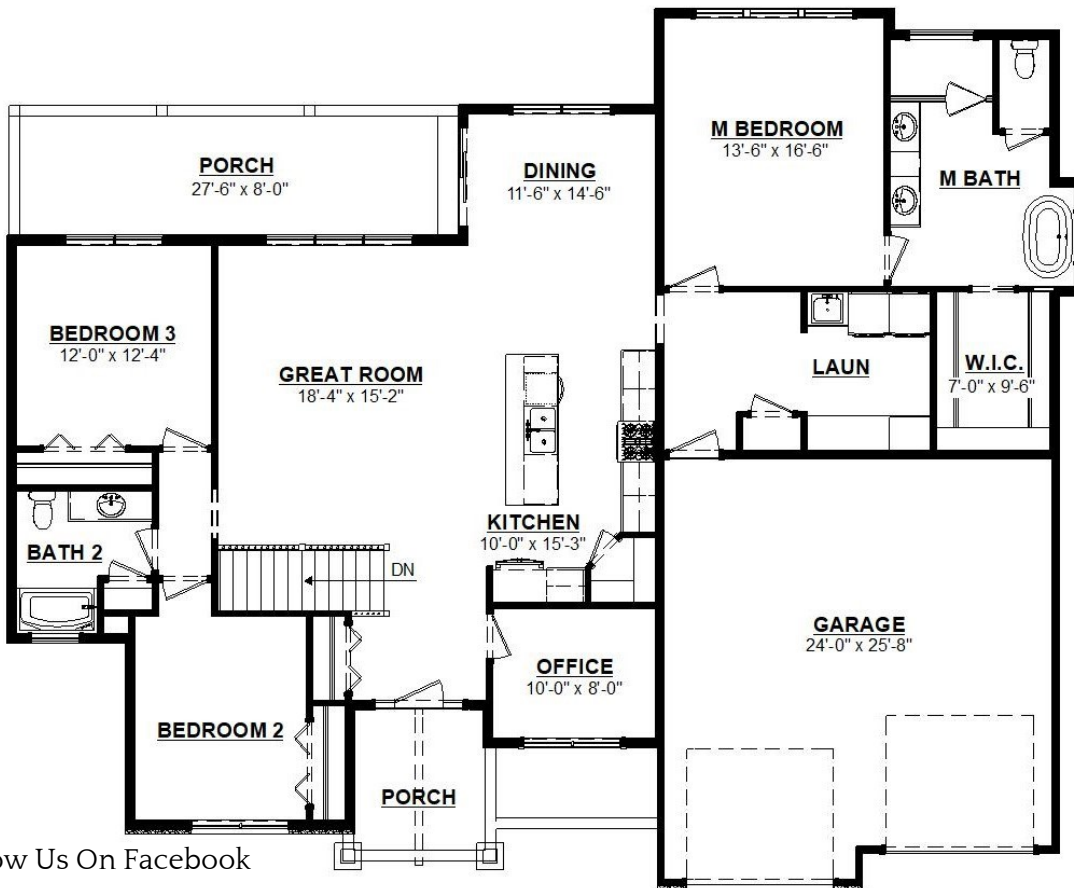

# Chelton Glen

For Sale

21228 Hallton Drive, Bristol, IN

More Information Coming Soon!

Main Level  
2,006 Sq. Ft.

Follow Us On Facebook  
and Instagram

For More Information:

2523 Messick Dr., Goshen IN | 574-534-2706 | Schrockhomes.com